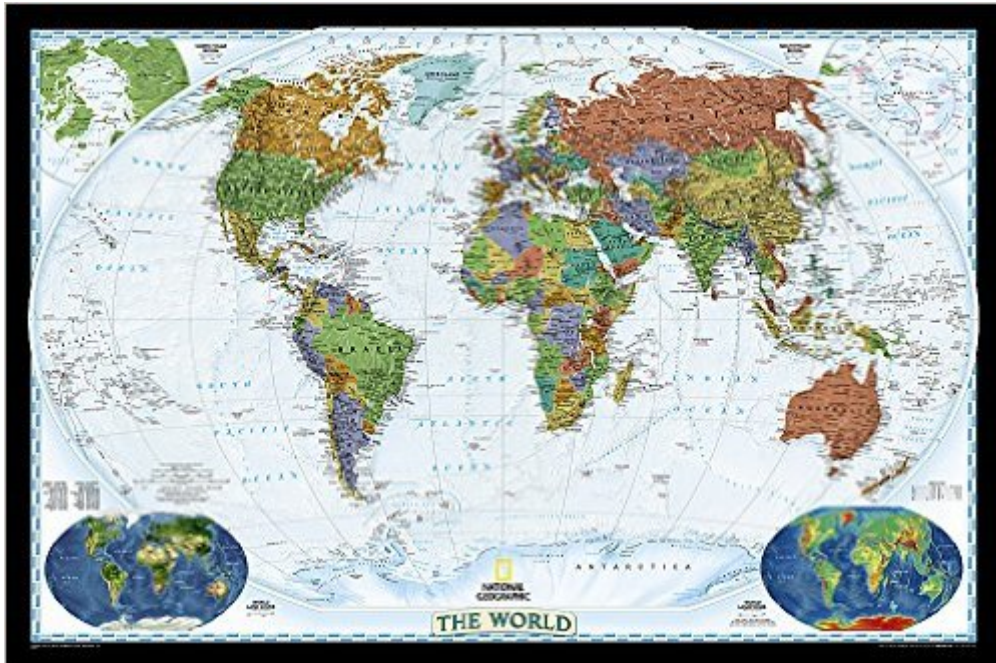

The book was found

World Decorator [Laminated] (National Geographic Reference Map)

Synopsis

National Geographic's World map is the standard by which all other reference maps are measured. The World map is meticulously researched and adheres to National Geographic's convention of making independent, apolitical decisions based on extensive research using multiple authoritative source. The Decorator style World map uses a vibrant color palette that fills each country for easy identification and stunning shaded relief that will stand out as a beautiful piece of cartographic artistry. Drawn in the Winkel Tripel projection, distortions are minimized and unlike many other World maps, Greenland is show the same size as Argentina and not as the size of all of South America. Thousands of place names are carefully and artistically placed on the map to maintain legibility even in the heavily populated ares of Europe, Asia and the Middle East. Details include clearly defined international boundaries, cities, physical features, rivers, and ocean floor features. Corner inset maps feature vegetation and land use, and population density as well as the north and south polar regions. The map is encapsulated in heavy-duty 1.6 mil laminate which makes the paper much more durable and resistant to the swelling and shrinking caused by changes in humidity. Laminated maps can be framed without the need for glass, so the fames can be much lighter and less expensive. Map Scale = 1:29,802,000 Sheet Size = 46" x 30.5"